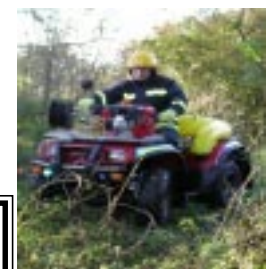

KwikFire Quad

TECHNICAL SPECIFICATION

Engine	Liquid cooled, 90 degree V Twin, 4 Stroke
Max Power	34.3 kw (47PS)/65000 rpm
Max Torque	60.1 Nm/5000 rpm
Starting	Electric with recoil backup
Transmission	Automatic with Reverse, Selectable 4WD
Final Drive	Gear, Shaft (Selectable 2WD/4WD)
Tyre, front	AT25 x 8-12 (tubeless)
Tyre, rear	AT25 x 10-12 (tubeless)
Brakes, front	Dual hydraulic discs twin piston calipers
Brakes, rear	Sealed multi-plate rear brake system
Dimensions (LxWxH)	2190 x 1180 x 1175mm
Rack Load Capacity F/R	40kg / 80 kg (ex additional fitted equipment)
Towing Capacity	567kg
Fuel Capacity	17 litres
Dry Weight	273kg (ex additional fitted equipment)

Total Package includes :-

√ Kawasaki KVF650 Quad	√ Front/Rear & Mast Blue lights
√ 50 litre water tank	√ Sirens
√ Hosereel and lance	√ On the Road Pack
√ 12 litre/min pump	√ 1/2 day training session
√ Hi viz striping	√ Delivery within 75 miles Dorset

OTR Price £9995 ex VAT.

Tel : 08700 112 875

e.mail : quads@firetechuk.com

www.firetechuk.com